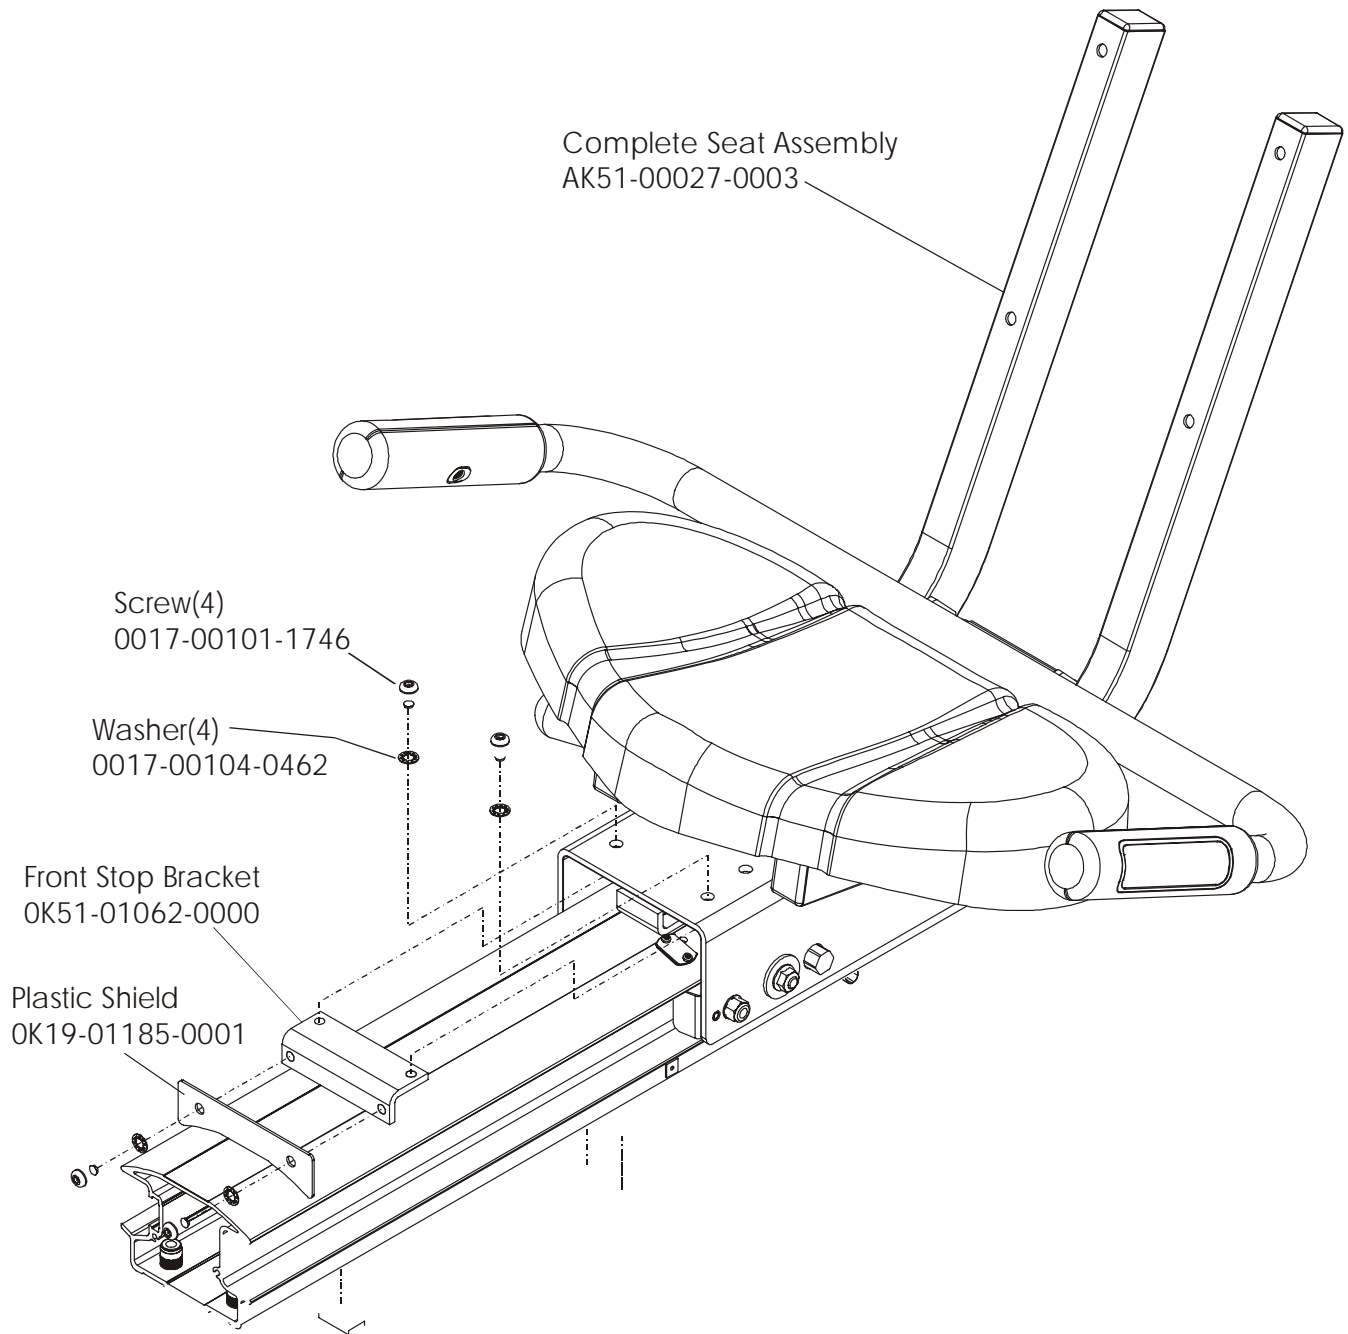

90RW-0XXX-02
S/N CCK100000 and UP

ARCTIC SILVER 90RW
Seat Assembly - Bottom

90RW-0XXX-02
S/N CCK10000 and UP

ARCTIC SILVER 90RW
Seat Frame Assembly

90RW-0XXX-02
S/N CCK100000 and UP

ARCTIC SILVER 90RW
Seat Pads and Accessory Tray

90RW-0XXX-02
S/N CCK100000 and UP

ARCTIC SILVER 90RW

Extrusion Assembly – AK39-00027-0006

90RW-0XXX-02

S/N CCK100000 and UP

ARCTIC SILVER 90RW

Locking Assembly – AK51-00053-0001

90RW-0XXX-02